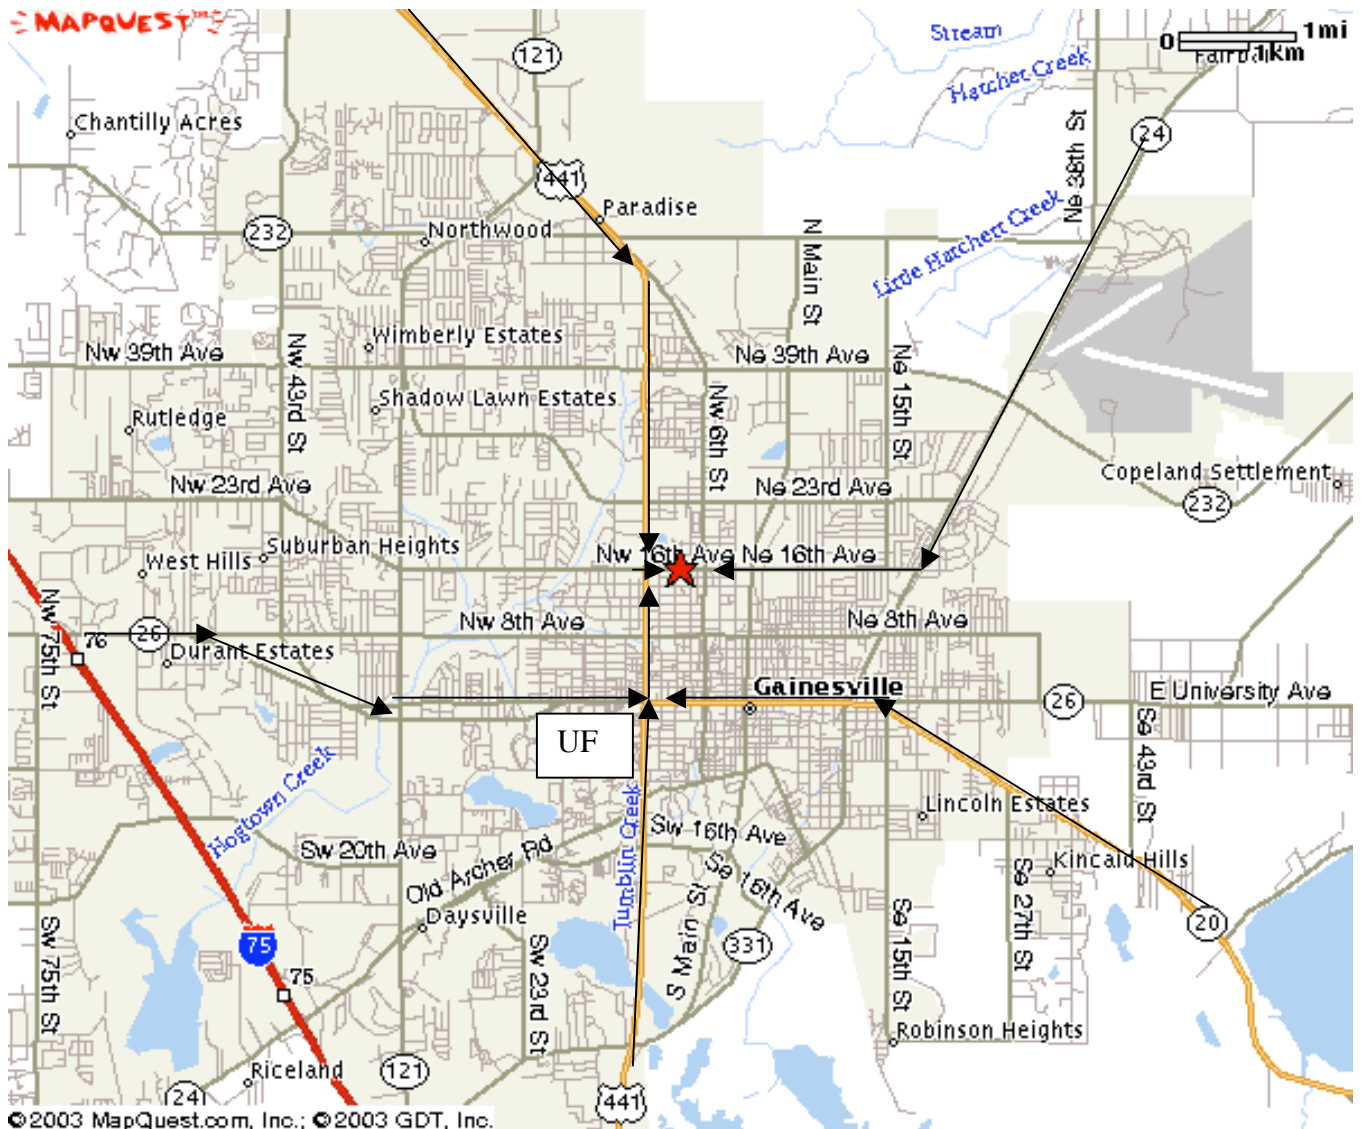

CARD Office: 806A NW 16th Ave., Gainesville, FL 32601

### Directions

#### From North of Gainesville:

Take I-75 South to the Newberry Exit (SR 26- Oaks Mall Exit). Head East on Newberry Rd (it becomes University Ave). Take a left on 13<sup>th</sup> St. (441) and drive north 16 blocks. Take a right on NW 16<sup>th</sup> Ave (Walgreens on corner) and go about 4 blocks. Turn left into the Pecan Park office complex (just after Horizon House Apartments). Our office is in the back right corner (Suite 806A).

The address is 806A NW 16<sup>th</sup> Avenue.